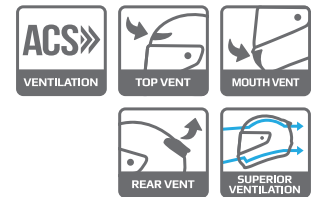

VENTILATION