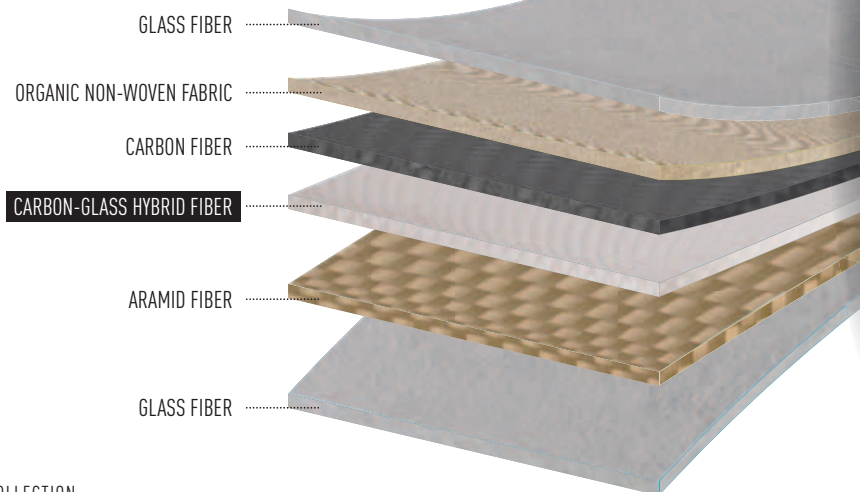

**CARBON
RPHA 70**

RPHA SERIES

Performance REINVENTED

The RPHA Series, which includes the RPHA 11, RPHA 90S and RPHA 70, delivers on the promise of class-leading light weight through cutting-edge technologies that lead the helmet industry. All three helmets feature HJC's Premium Integrated Matrix (PIM) Plus construction, which incorporates four different materials: Carbon fiber, Aramid, Fiberglass and Organic non-woven fabric (ultra-highmolecular polyethylene) to create a unique woven blend that is both remarkably strong and lighter than conventional helmet materials. PIM Plus construction results in a shell weight that is significantly lighter than competing designs for greater comfort.

To create those modern, complex shell designs, HJC employed CAD design and rapid-prototyping technology, along with extensive testing of multiple prototypes within HJC's state-of-the-art wind tunnel. The net result is carefully controlled aerodynamic airflow around the helmet for a smooth and quiet riding experience along with superior, well-controlled flow-through ventilation for additional rider comfort.

P.I.M. PLUS

Reinforcement materials, including Carbon and Carbon-Glass Hybrid fabric, provide enhanced Shock-Resistant performance, more comfort, and lightness of helmet.