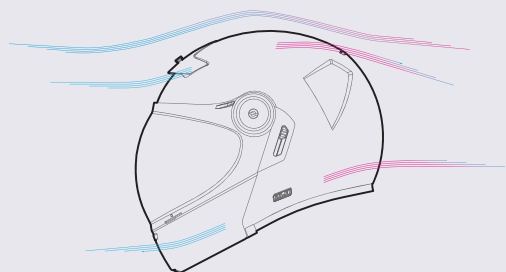

V90

TECHNOLOGY

New Vintage styling into new retro modular helmet.

Advanced Fiberglass Composite Shell: Superior fit and comfort using advanced CAD technology.

Bubble face visor design for peripheral vision.

Silvercool™ Interior: Moisture-wicking and liners with advanced anti-bacterial fabric. Crown and Cheek pads are fully removable and washable.

Integrated Sun shield: Black Dark Smoke sun shield deploys quickly and easily with new wire operation system with easy-to-reach lever position. Anti-fog coated.

Ready for SMART HJC Bluetooth (Bluetooth sold separately).

SMART HJC