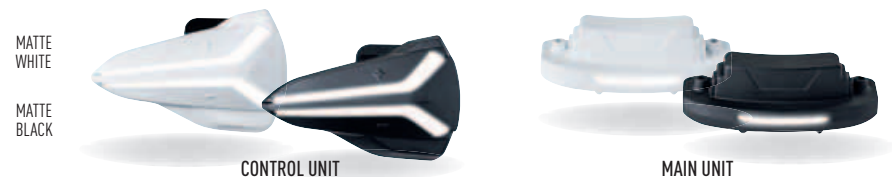

COMPONENTS

FEATURES

APPLICABLE MODELS

CARBON RPHA 11 CARBON RPHA 70 CARBON RPHA 90® RPHA 90® F70 F70 i30 i90 C80 C91 V90

SMART HJC 10B

139,90 €*

SMART HJC 10B is a Bluetooth communication system co-developed with SENA tailored specially for HJC's helmets. Based on SENA's SMH5, 10B model provides optimal Bluetooth environment with intuitive operation and easy installation of the unit.