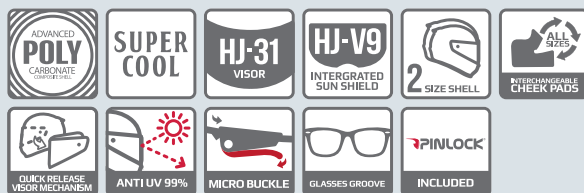

i70

TECHNOLOGY

Advanced Polycarbonate shell : Lightweight, Superior fit and comfort using advanced CAD technology.

Vision Plus (+10mm) Wide Visor provides enhanced visibility.

Sun Shield with Wider-Vision : Better peripheral vision, helps to reduce eye strain and excellent sun light blocking with Scratch-resistant.

Powerful Air-flow Ventilation and Exhuast: five lower vents and top vents. Airflow flushes heat and humidity up and out.

Micro Buckle: Quick-release and adjustable.

Ultra-quick, simple and secure visor ratchet system.

Pinlock pin ready visor, Pinlock included.