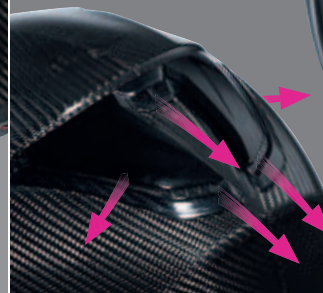

"ACS" ADVANCED CHANNELING VENTILATION SYSTEM

FULL FACE

> F70 CARBON

> F70

> i70

> C70

> CL-SP

> CS-15

> CL-Y