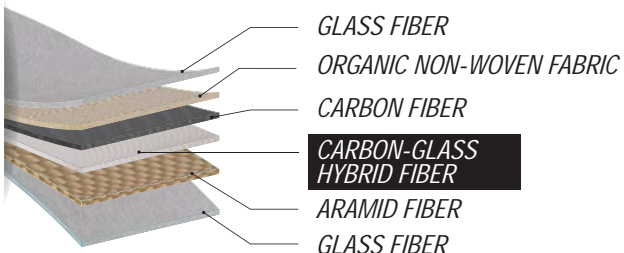

WIND-TUNNEL TESTED

Superior airflow characteristics formed in the HJC wind tunnel

MAXIMIZED TOP & MOUTH VENT AIR INTAKE
Sufficient air intake with easy slide operation

FULL METAL MICRO BUCKLE
High durability 100% stainless steel, HJC's new fastening system with extra strength

SUN VISOR WITH WIDER-VISION
Better peripheral vision, helps to reduce eye strain and excellent sun light blocking Anti-Fog and Anti-Scratch