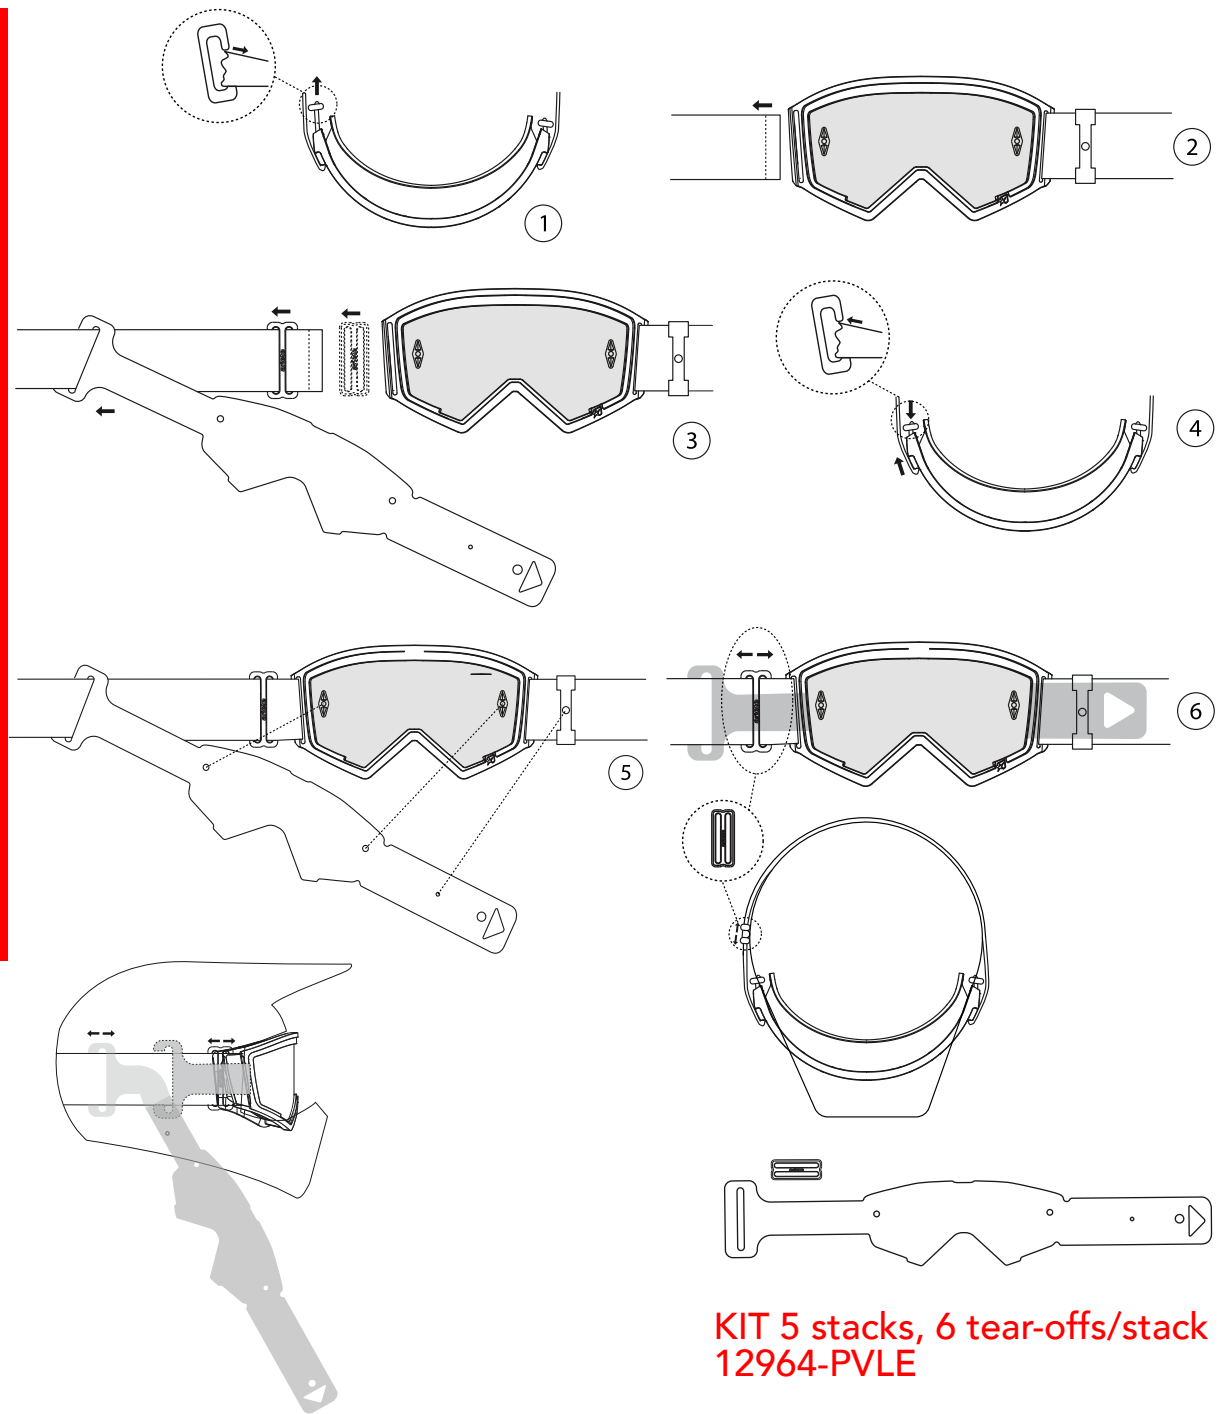

**KIT 5 stacks, 6 tear-offs/stack
12964-PVLE**