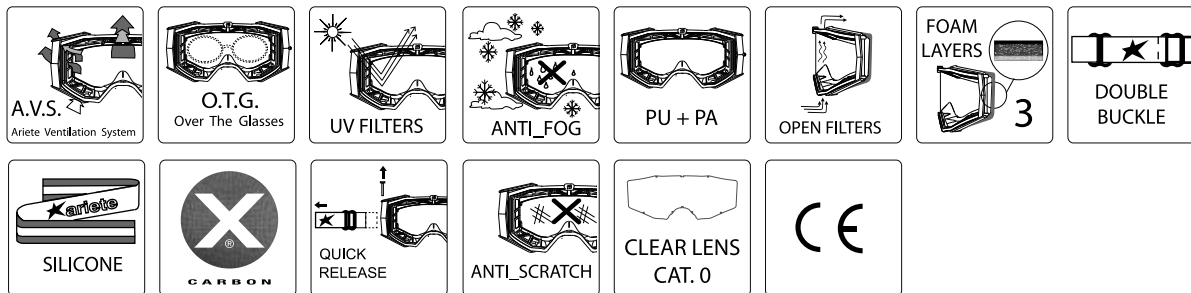

Carbon neutral
Product
ClimatePartner.com/17441-2110-1001