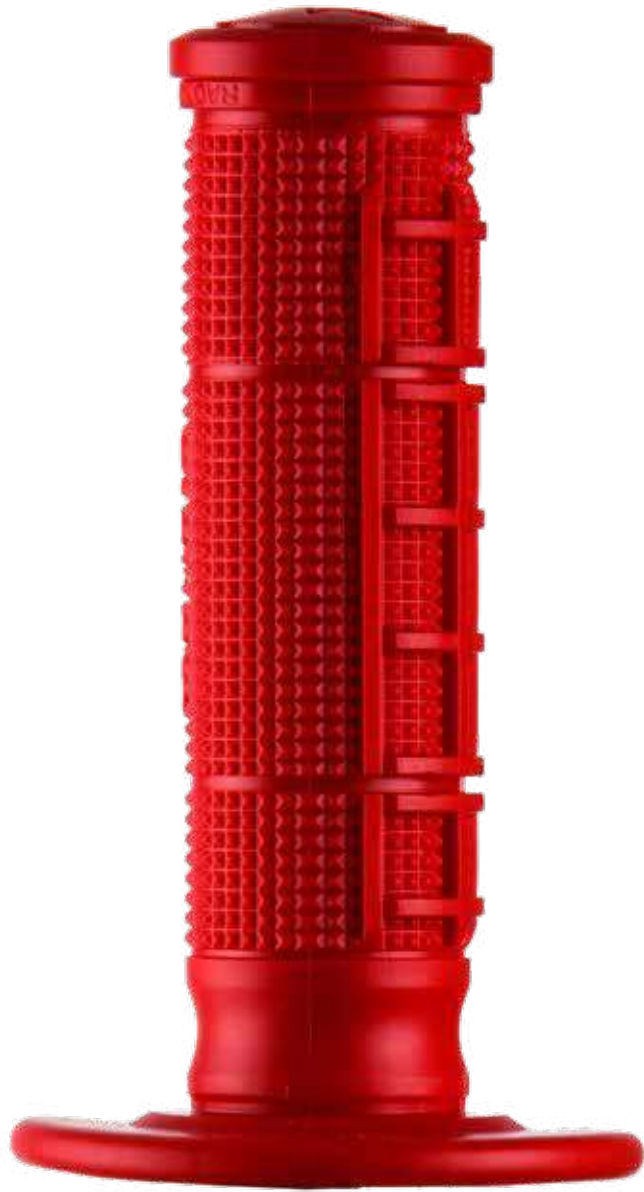

UNITY HALF-WAFFLE ASP GRIPS

BEST DURABILITY   BEST GRIP

EXCELLENT	GOOD	GOOD	EXCELLENT

02621/A-N

115 mm

1 MATERIAL   PRE-MARKED