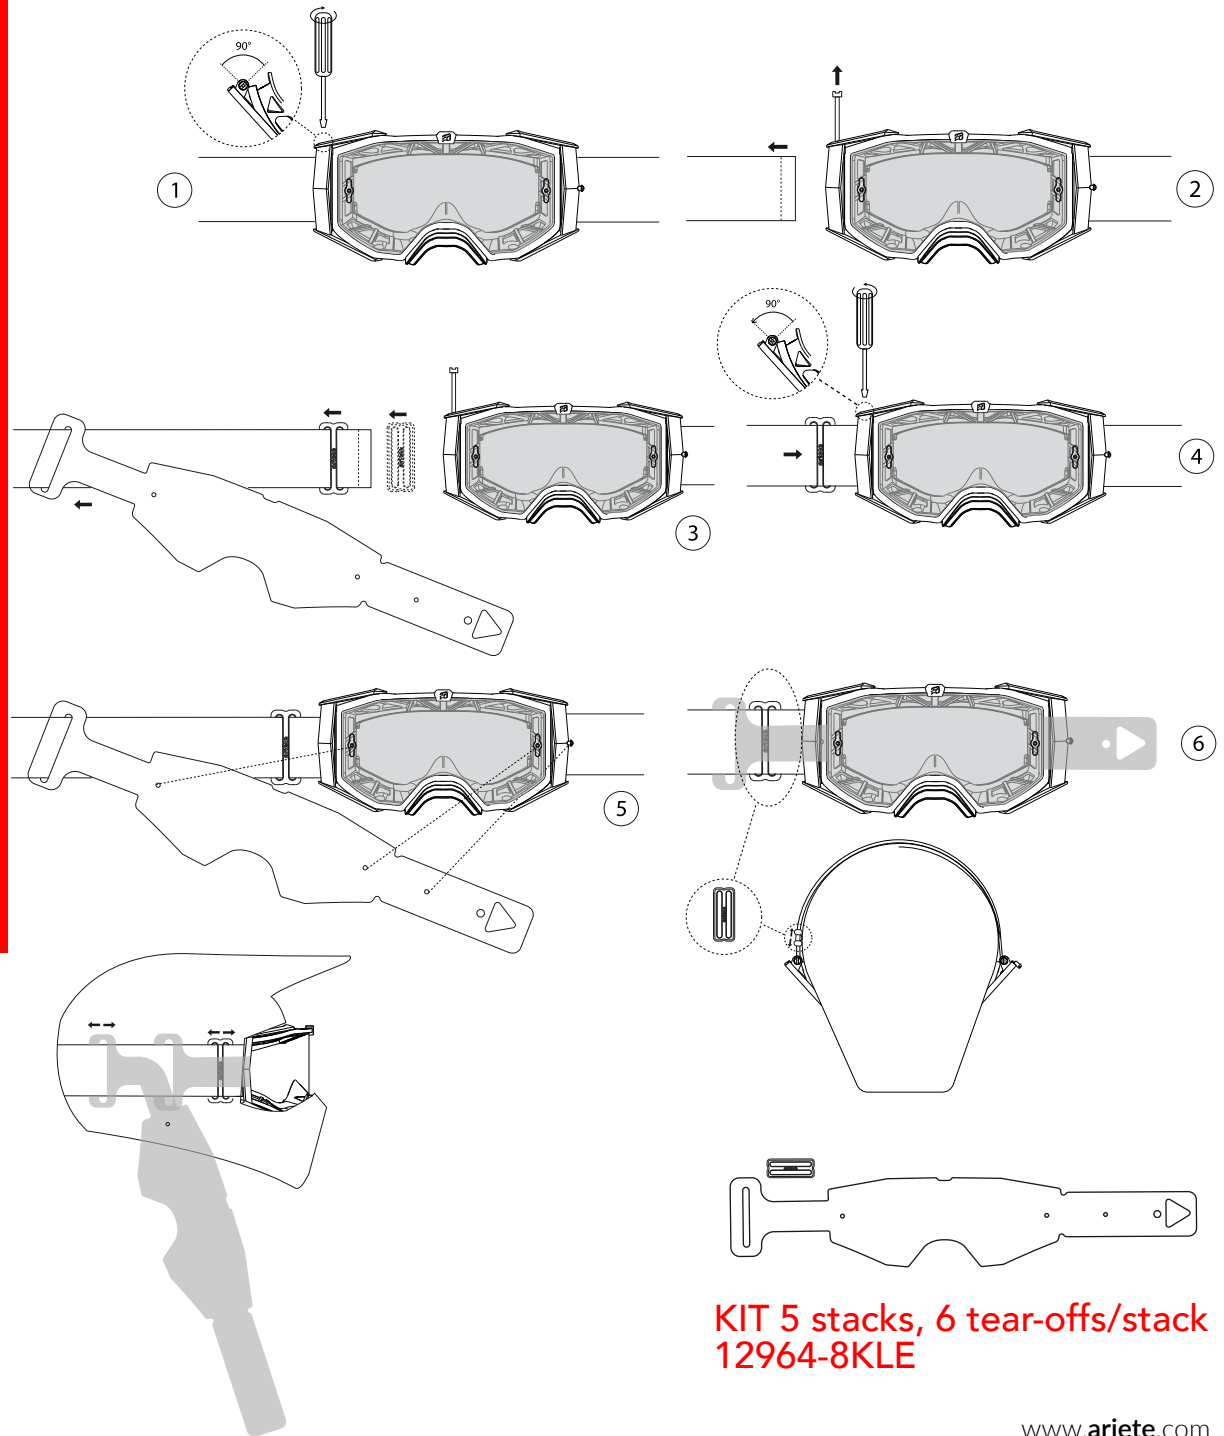

ARIETE RETENTION SYSTEM

SAY GOODBYE TO A FLY AWAY TEAR-OFF.
OUR IMPROVED RETENTION SYSTEM, YOU CAN
RIDE WITH CONFIDENCE THAT THE TEAR-OFF WILL
STAY IN PLACE FOR AS LONG AS YOU NEED IT.

81K

TEAR-OFFS