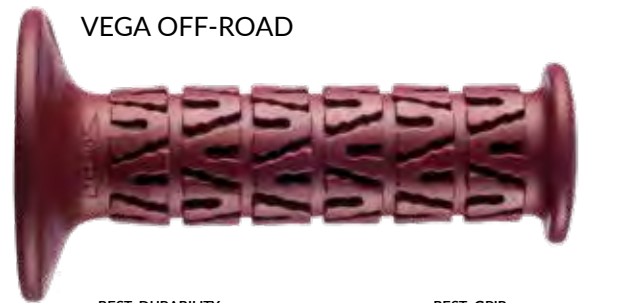

BEST GRIP
 EXCELLENT | GOOD | **GOOD** | EXCELLENT

01629-CFR | 130 mm | 1 MATERIAL | CLOSED

BEST DURABILITY
 EXCELLENT | **GOOD** | GOOD | EXCELLENT

BEST GRIP
 EXCELLENT | GOOD | **GOOD** | EXCELLENT

01628-CFN | 115 mm | 1 MATERIAL | CLOSED