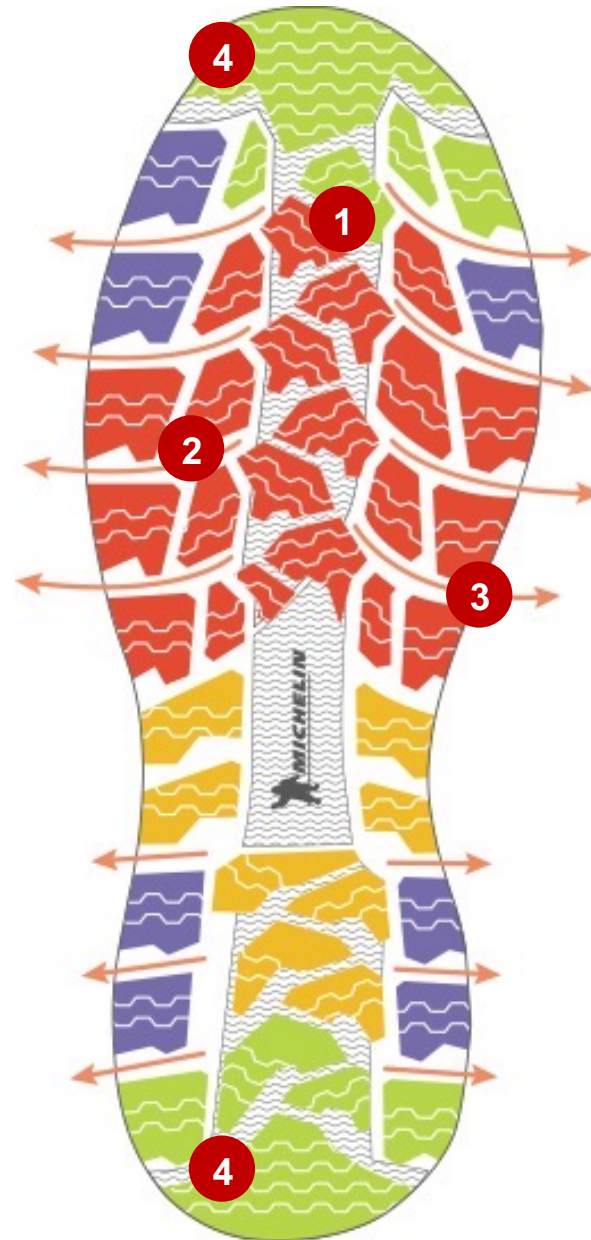

SPORT GRIP

Adherence

Durability

Traction

01.
Interlocked tread design for a constant adherence and contact with the ground.

02.
Sculptures with block siping designed for adherence and traction. Radius at the base of lugs for self cleaning.

03.
Large grooves for flexibility and water evacuation.

04.
Soft antislip rubber with firm grip. Good abrasion resistance. Massive sculptures on heel and toe area for durability.

SOLES
BY

SPORT GRIP

NEW

ZED WP