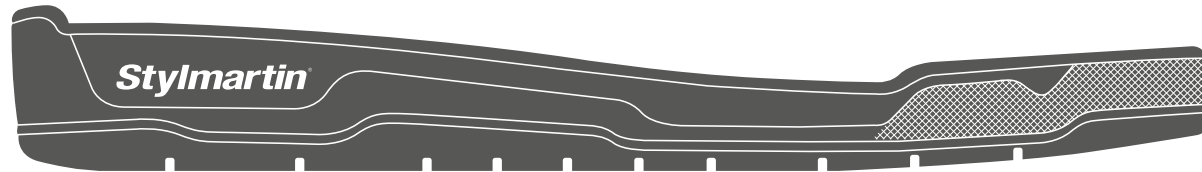

**MAXIMUM GRIP,
ULTIMATE SAFETY.**

NEW

CITY GRIP

SOLES BY  **Stylmartin**

SPORT GRIP

SOLES BY  **MICHELIN**

ADVENTURE GRIP

SOLES BY  **Stylmartin**

CITY GRIP

SOLES
BY /  Stylmartin®

The perfect combination of comfort and safety, ideal for urban use.

A special high-grip, rubber compound is used, it reduces the risk of slipping and provides stability. The tread design is engineered with specific grooves to maximize water dispersion and improve traction in wet conditions. Ideal for motorcyclists who want to tackle urban roads safely and in style!