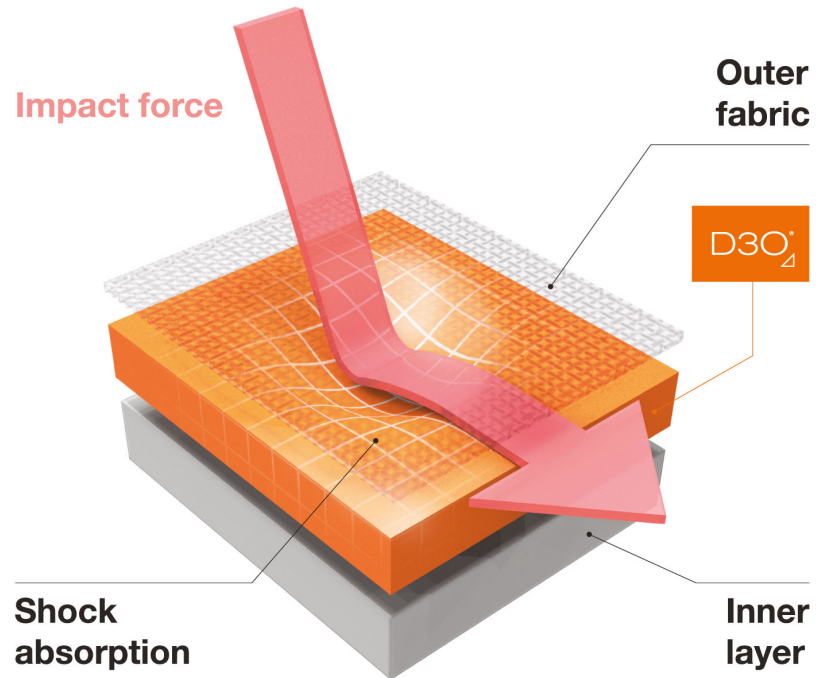

THE WORLD'S BEST IMPACT PROTECTION.

D3O® protective internal malleolus inserts on both sides, an innovative material that provides good protection and comfort.

Nothing protects better than D3O®.

A new technology that offers the thinnest and most advanced impact protection.

D3O® molecules move freely and allow the material to remain soft and flexible. On impact, the D3O® molecules, thanks to their characteristics, absorb and disperse energy.

The D3O® Fitted Ankle Guard meets CE standard EN 13634 under 5kn transmitted force outside of footwear.