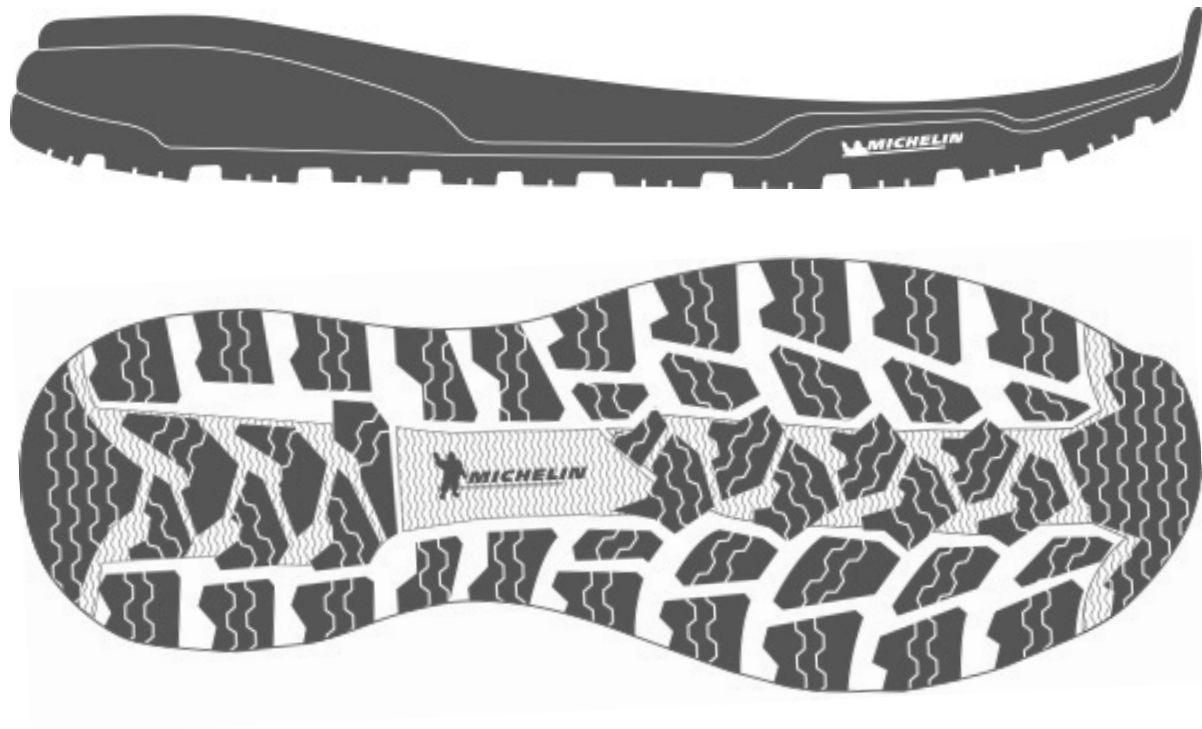

UPPER: full-grain water-repellent graffiti leather

LINING: waterproof and breathable with mesh collar

PROTECTIONS: internal PU moulded ankle protections on both sides, leather gear protection

FASTENING: laces

INSOLE: anatomic, replaceable and breathable thanks to micro-perforated holes

OUTSOLE: black rubber

SIZE: 36 - 47

COLORS: bronze

SPORT GRIP

SOLES
BY

Leveraging Michelin's expertise in tire engineering, these soles offer state-of-the-art performance.

The top quality, soft rubber compound with high anti-slip properties ensures and enhances a safe grip. The unique tread pattern, inspired by sports tires, provides superior adherence and control. Michelin's advanced engineering provides a reliable and staple grip sole that meets the needs of sport riders even in the most demanding situations.

03.
Large grooves for flexibility and water evacuation.

04.
Soft antislip rubber with firm grip. Good abrasion resistance. Massive sculptures on heel and toe area for durability.

SOLES
BY

SPORT GRIP

NEW

ZED WP