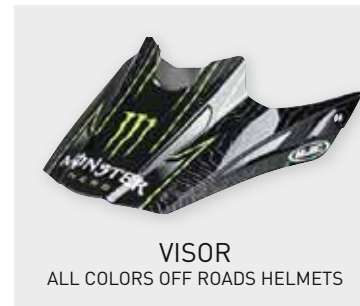

HJC ACCESSORIES

HJC's accessories enable you to fit your helmet to your personality and after-sales service is provided to maintain it. HJC proposes you a large range of accessories and 100% original spare parts.