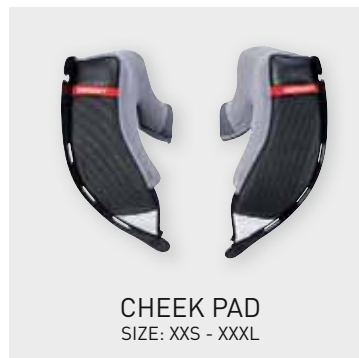

CHIN CURTAIN  
FULL FACE + SYSTEM

CHIN BAR SET

CHEEK PAD  
SIZE: XXS - XXXL

VISOR