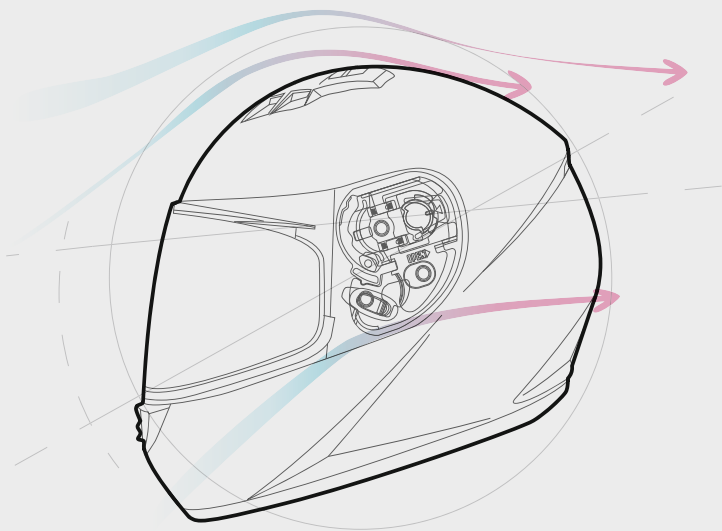

CS-15

TECHNOLOGY

Advanced Polycarbonate Composite Shell: Lightweight, superior fit and comfort using advanced CAD technology.

The value-priced helmet allows the high level of comfort, quality and performance.

"ACS" Advanced Channeling Ventilation System: Full front to back airflow flushes heat and humidity up and out.

Micro Buckle with Retention Strap: Quick-release and adjustable.

Anti-fog prepared shield.