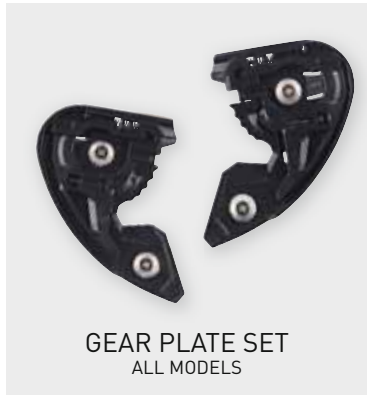

TEAR OFF FILM