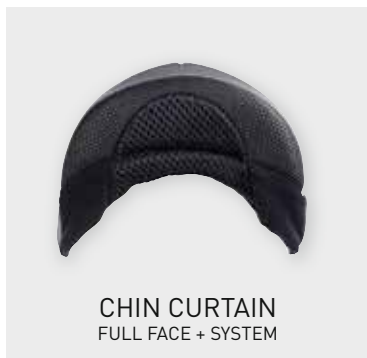

CHIN CURTAIN  
FULL FACE + SYSTEM

CHIN BAR SET

CHEEK PAD  
SIZE: XXS - XXXL

VISOR