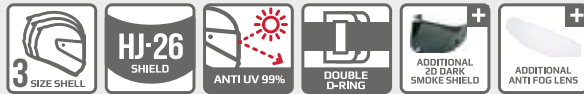

CARBON RPHA 11

Optimized shell design for outstanding air flow ventilation system.
Aerodynamic shell structure for extreme performance at maximum speeds.
Emergency Kit (Cheek pads) for safe and quick rescue in an emergency situation.
Wide eye-port provides superior peripheral vision.
Enhanced shield dual-locking system for high speed racing conditions.
It comes standard with both the 2D Dark Smoke Shield and the Anti-fog insert lens.