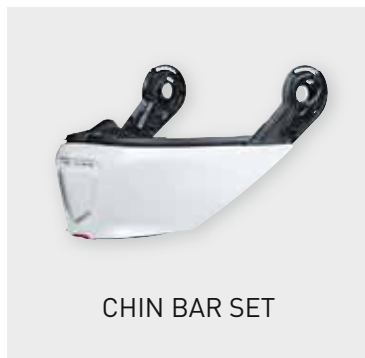

CHIN CURTAIN  
FULL FACE + SYSTEM

CHIN BAR SET

CHEEK PAD  
SIZE: XXS - XXXL

VISOR