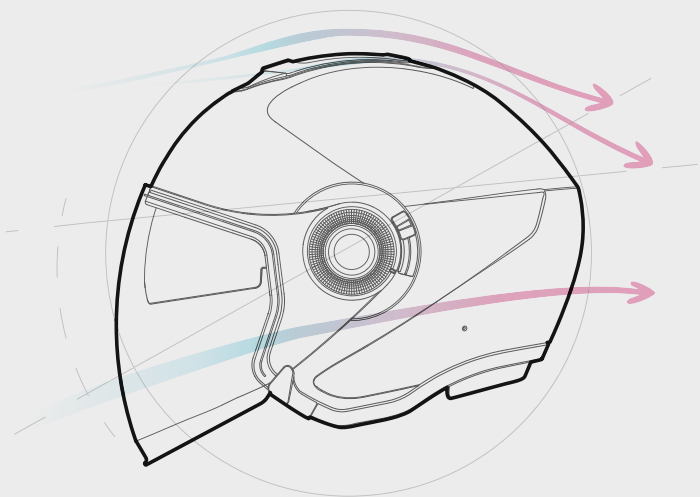

i40

TECHNOLOGY

Advanced Polycarbonate Composite Shell: Lightweight, superior fit and comfort using advanced CAD technology.

A modern & Urban look together with a comfortable fitting.

Silvercool™ Interior: Moisture-wicking and liners with advanced anti-bacterial fabric.

Crown and Cheek pads are fully removable and washable

Intergrated Sunshield: Black Dark Smoke sunshield deploys quickly and easily.

Anti-fog lens pin prepared shield

RapidFire™ Shield Replacement System:

Simple and secure shield ratchet system provides ultra-quick, tool-less shield replacement system.

A large ventilation positioned for optimal air intake with shutter allows easy use with gloves.