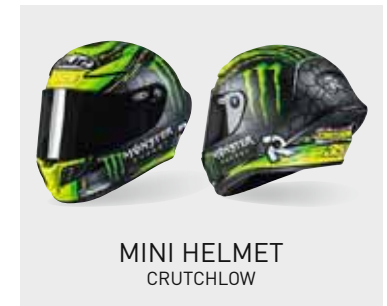

HJC ACCESSORIES

HJC's accessories enable you to fit your helmet to your personality and after-sales service is provided to maintain it. HJC proposes you a large range of accessories and 100% original spare parts.