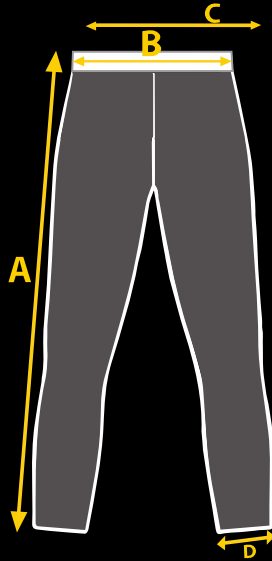

Following pages carry all size charts. In order to find the right size, keep in mind that it is important to measure the product, not your body. Take your jacket or pants which fit you well and measure them like you see on the picture. Based on the measurement, find the right size on the chart. We believe that with the correct measurement and the size charts you will be able to find perfect size of our product which provides the proper function of Trilobite® jacket or jeans.

WOMEN PANTS & JACKETS

Dimensions in CM

RAINTEC PANTS WOMEN							
CODE: 2265							
	SIZE	S	M	L	XL	2XL	3XL
A	Outseam	105	107	109	111	113	115
B	(1/2) Waist relaxed	34	35	36	37	39	41
C	(1/2) Waist stretched	56	58	60	62	64	66
D	Leg opening / hem (1/2)	11	12	13	14	15	16