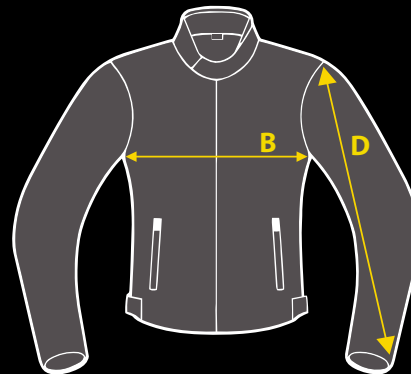

RAINTEC JACKET MEN							
CODE: 2291							
SIZE	M	L	XL	2XL	3XL	4XL	5XL
A Shoulder	52	54	56	58	60	62	64
B Chest (1/2)	63	66	69	72	75	78	81
C Cloth length (shoulder to waist)	77	79	81	83	85	87	89
D Sleeve length	63	65	67	69	71	73	75