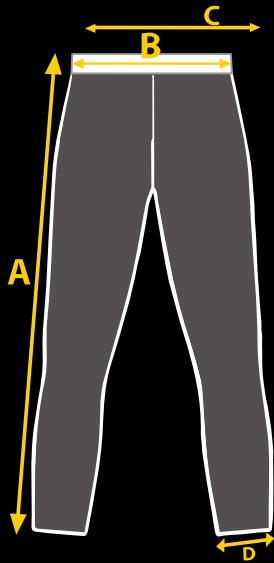

MEN PANTS & JACKET

Dimensions in CM

RAINTEC PANTS MEN							
CODE: 2265							
SIZE	M	L	XL	2XL	3XL	4XL	5XL
A Outseam	109	111	113	115	117	119	121
B (1/2) Waist relaxed	37	38	40	42	44	47	50
C (1/2) Waist stretched	60	62	64	66	68	70	72
D Leg opening / hem (1/2)	13	14	15	16	17	18	19