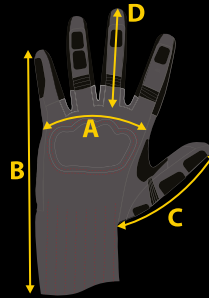

GLOVES

Dimensions in CM

RALLY WOMEN GLOVES

CODE: 1993

SIZE	XS	S	M	L	XL	2XL
A The width of the gloves	9	9,5	10	10,5	11	11,5
B Side length of the gloves	17	17,5	18	18,5	19	19,5
C Side length of thumb	10,8	11,1	11,4	11,7	12	12,3
D Length of the middle finger	8,8	9,1	9,4	9,7	10	10,3

RALLY MEN GLOVES

CODE: 1993

SIZE	S	M	L	XL	2XL
A The width of the gloves	10	10,5	11	11,5	12
B Side length of the gloves	18	18,5	19	19,5	20
C Side length of thumb	11,4	11,7	12	12,3	12,6
D Length of the middle finger	9,4	9,7	10	10,3	10,6

CAFÉ MEN GLOVES

CODE: 1942

SIZE	S	M	L	XL	2XL	3XL	4XL
A The width of the gloves	10	10,5	11	11,5	12	12,5	13
B Side length of the gloves	17,5	18,5	19,5	20,5	21,5	22,5	23,5
C Side length of thumb	12,2	12,5	12,8	13,1	13,4	13,7	14
D Length of the middle finger	9,7	10	10,3	10,6	10,9	11,2	11,5

CAFÉ WOMEN GLOVES

CODE: 1942

SIZE	XS	S	M	L	XL	2XL
A The width of the gloves	9	9,5	10	10,5	11	11,5
B Side length of the gloves	15,5	16,5	17,5	18,5	19,5	20,5
C Side length of thumb	11,6	11,9	12,2	12,5	12,8	13,1
D Length of the middle finger	9,1	9,4	9,7	10	10,3	10,6

FASTER GLOVES

CODE: 1941

SIZE	S	M	L	XL	2XL	3XL	4XL
A The width of the gloves	10,5	11	11,5	12	12,5	13	13,5
B Side length of the gloves	17,5	18,5	19,5	20,5	21,5	22,5	23,5
C Side length of thumb	11,4	11,7	12	12,3	12,6	12,9	13,2
D Length of the middle finger	9,4	9,7	10	10,3	10,6	10,9	11,2

PARADO WOMEN GLOVES

CODE: 1840

SIZE	XS	S	M	L	XL
A The width of the gloves	9,4	9,7	10	10,5	11
B Side length of the gloves	20	21	22	23	24
C Side length of thumb	11,2	12,1	12,4	12,7	13
D Length of the middle finger	9,2	10,1	10,4	10,7	11

PARADO MEN GLOVES

CODE: 1840

SIZE	S	M	L	XL	2XL
A The width of the gloves	10	10,5	11	11,5	12
B Side length of the gloves	22	23	24	25	26
C Side length of thumb	12,4	12,7	13	13,3	13,6
D Length of the middle finger	10,4	10,7	11	11,3	11,6

COMFEE MEN GLOVES

CODE: 1942

SIZE	S	M	L	XL	2XL	3XL	4XL
A The width of the gloves	9,5	10	10,5	11	11,5	12	12,5
B Side length of the gloves	18	19	20	21	22	23	24
C Side length of thumb	12,2	12,5	12,8	13,1	13,4	13,7	14
D Length of the middle finger	9,7	10	10,3	10,6	10,9	11,2	11,5