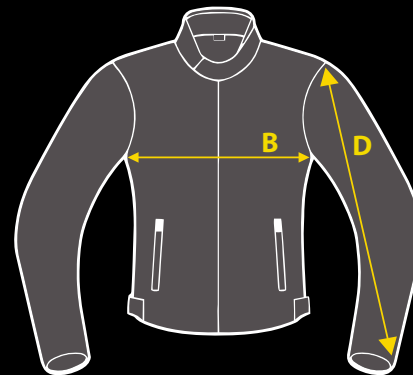

RAINTEC JACKET WOMEN							
CODE: 2291							
	SIZE	S	M	L	XL	2XL	3XL
A	Shoulder	50	51	52	53	54	55
B	Chest (1/2)	59	61	63	65	67	69
C	Cloth length (shoulder to waist)	73	75	77	79	81	83
D	Sleeve length	59	61	63	65	67	69