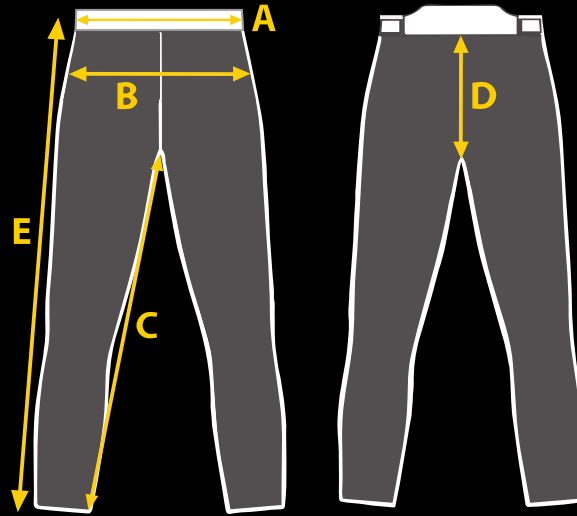

TRILOBITE™ SIZE CHARTS

MEN JEANS & PANTS

Dimensions in CM

SYMPHIS ROCKER JEANS MEN - Regular										
CODE: 669										
SIZE	30	32	34	36	38	40	42	44		
A Waist (1/2)	38,5	41	43,5	46	48,5	51	53,5	56		
B Hip (19cm from waist) (1/2)	48,5	51	53,5	56	58,5	61	63,5	66		
C Inseam	84	84	84	84	84	84	84	84		
D Back Rise (without waist band)	37	37,5	38	38,5	39	39,5	40	40,5		

PROBUT X-FACTOR MEN - Regular										
CODE: 1663										
SIZE	30	32	34	36	38	40	42	44		
A Waist (1/2)	38,5	41	43,5	46	48,5	51	53,5	56		
B Hip (19cm from waist) (1/2)	47,5	50	52,5	55	57,5	60	62,5	65		
C Inseam	81,5	81,5	81,5	81,5	81,5	81,5	81,5	81,5		
D Back Rise (without waist band)	36,5	37	37,5	38	38,5	39	39,5	40		

PROBUT X-FACTOR MEN - Long										
CODE: 1663										
SIZE	30	32	34	36	38	40	42	44		
A Waist (1/2)	38,5	41	43,5	46	48,5	51	53,5	56		
B Hip (19cm from waist) (1/2)	47,5	50	52,5	55	57,5	60	62,5	65		
C Inseam	86,5	86,5	86,5	86,5	86,5	86,5	86,5	86,5		
D Back Rise (without waist band)	36,5	37	37,5	38	38,5	39	39,5	40		

MICAS URBAN MEN										
CODE: 1665										
SIZE	28	30	32	34	36	38	40	42	44	
A Waist (1/2)	36	38,5	41	43,5	46	48,5	51	53,5	56	
B Hip (19cm from waist) (1/2)	47	49,5	52	54,5	57	59,5	62	64,5	67	
C Inseam	83	83	83	83	83	83	83	83	83	
D Back Rise (without waist band)	34	34,5	35	35,5	36	36,5	37	37,5	38	

ACID SCRAMBLER										
CODE: 1664										
SIZE	30	32	34	36	38	40	42	44		
A Waist (1/2)	38,5	41	43,5	46	48,5	51	53,5	56		
B Hip (19cm from waist) (1/2)	49	51,5	54	56,5	59	61,5	64	66,5		
C Inseam	81,5	81,5	81,5	81,5	81,5	81,5	81,5	81,5		
D Back Rise (without waist band)	35	35,5	36	36,5	37	37,5	38	38,5		

AIRTECH PANTS MEN										
CODE: 1962										
SIZE	30	32	34	36	38	40	42	44		
A Waist (1/2)	40	42,5	45	47,5	50	52,5	55	57,5		
B Hip (19cm from waist) (1/2)	47,5	50	52,5	55	57,5	60	62,5	65		
C Inseam	83	83	83	83	83	83	83	83		
D Back Rise (without waist band)	35,5	36	36,5	37	37,5	38	38,5	39		

FULLER COMBO PANTS MEN										
CODE: 1963										
SIZE	30	32	34	36	38	40	42	44		
A Waist (1/2)	40	42,5	45	47,5	50	52,5	55	57,5		
B Hip (19cm from waist) (1/2)	49,5	52	54,5	57	59,5	62	64,5	67		
C Inseam	83	83	83	83	83	83	83	83		
D Back Rise (without waist band)	36	36,5	37	37,5	38	38,5	39	39,5		

ULTIMA JEANS - Regular										
CODE: 2261										
SIZE	30	32	34	36	38	40	42	44		
A Waist (1/2)	41	43,5	46	48,5	51	53,5	56	58,5		
B Hip (19cm from waist) (1/2)	49,5	52	54,5	57	59,5	62	64,5	67		
C Inseam	81	81	81	81	81	81	81	81		
D Back Rise (without waist band)	30	30,5	31	31,5	32	32,5	33	33,5		

FRESCO MEN JEANS - Regular										
CODE: 2262										
SIZE	30	32	34	36	38	40	42	44		
A Waist belt(1/2)	38,5	41	43,5	46	48,5	51	53,5	56		
B Hip (19cm from waist) (1/2)	50,5	53	55,5	58	60,5	63	65,5	68		
C Inseam	81	81	81	81	81	81	81	81		
D Back Rise (without waist band)	36	36,5	37	37,5	38	38,5	39	39,5		

TACTICAL MEN JEANS - Regular										
CODE: 2266										
SIZE	30	32	34	36	38	40	42	44		
A Waist belt(1/2)	41	43,5	46	48,5	51	53,5	56	58,5		
B Hip (19cm from waist) (1/2)	52	54,5	57	59,5	62	64,5	67	69,5		
C Inseam	81	81	81	81	81	81	81	81		
D Back Rise (without waist band)	36	36,5	37	37,5	38	38,5	39	39,5		

PARADO CIRCUIT MEN SLIM FIT - Short										
CODE: 661										
SIZE	30	32	34	36	38	40	42	44	46	
A Waist (1/2)	38,5	41	43,5	46	48,5	51	53,5	56	58,5	
B Hip (19cm from waist) (1/2)	46,5	49	51,5	54	56,5	59	61,5	64	66,5	
C Inseam	74	74	74	74	74	74	74	74	74	
D Back Rise (without waist band)	37	37,5	38	38,5	39	39,5	40	40,5	41